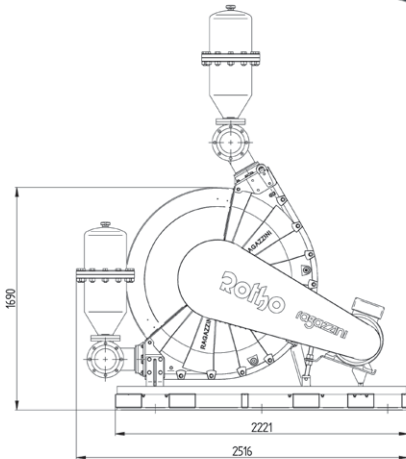

SR1 - SR2

SR1

SR2

	SR1	SR2
HOSE DIAMETER	DN114	DN127
MAX CAPACITY m³/h	80	90
MAX RPM	40	37,5
MAX PRESSURE BAR	15	15
MAX POWER Kw	30	55
ANSI FL. CONNECTION	4"	5"