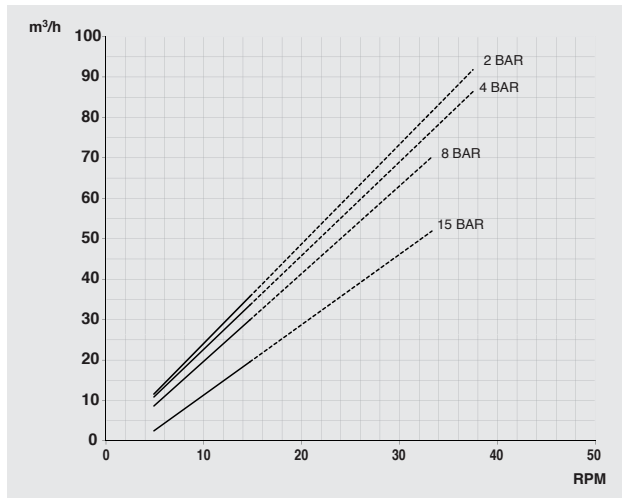

SR1 - SR2

SR1

SR2

	SR1	SR2
HOSE DIAMETER	DN114	DN127
MAX CAPACITY m³/h	80	90
MAX RPM	40	37,5
MAX PRESSURE BAR	15	15
MAX POWER Kw	30	55
ANSI FL. CONNECTION	4"	5"