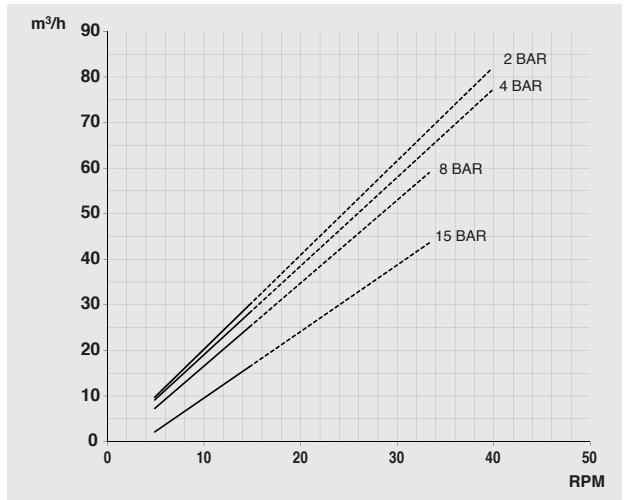

SR1 - SR2

SR1

SR2

	SR1	SR2
HOSE DIAMETER	DN114	DN127
MAX CAPACITY m³/h	80	90
MAX RPM	40	37,5
MAX PRESSURE BAR	15	15
MAX POWER Kw	30	55
ANSI FL. CONNECTION	4"	5"