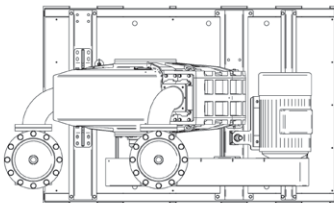

SR1 - SR2

SR1

SR2

	SR1	SR2
HOSE DIAMETER	DN114	DN127
MAX CAPACITY m³/h	80	90
MAX RPM	40	37,5
MAX PRESSURE BAR	15	15
MAX POWER Kw	30	55
ANSI FL. CONNECTION	4"	5"