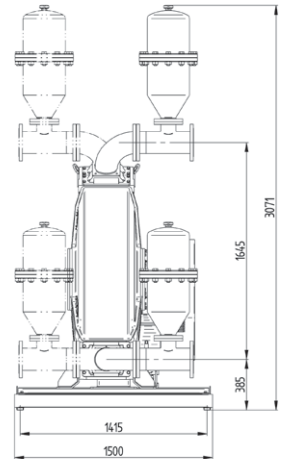

SR1 - SR2

SR1

SR2

	SR1	SR2
HOSE DIAMETER	DN114	DN127
MAX CAPACITY m³/h	80	90
MAX RPM	40	37,5
MAX PRESSURE BAR	15	15
MAX POWER Kw	30	55
ANSI FL. CONNECTION	4"	5"