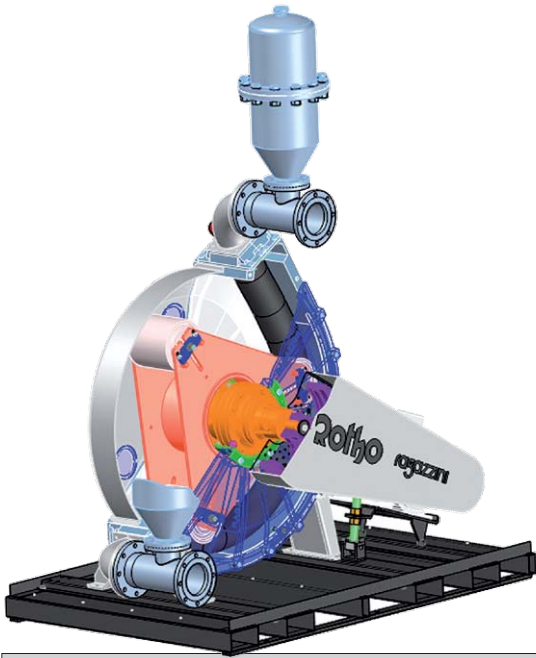

SR1 - SR2

SR1

SR2

	SR1	SR2
HOSE DIAMETER	DN114	DN127
MAX CAPACITY m³/h	80	90
MAX RPM	40	37,5
MAX PRESSURE BAR	15	15
MAX POWER Kw	30	55
ANSI FL. CONNECTION	4"	5"