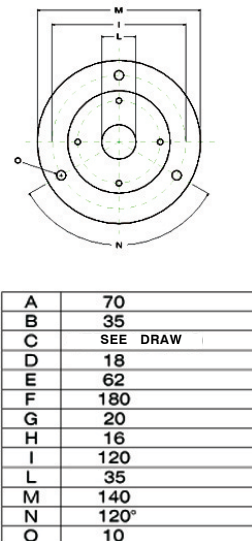

MIXERS

Data Sheet

SPECIFICATIONS

MIX8-MON
MIX8-TRI

MIX8-TRI
MIX8-MON

MIX MAN