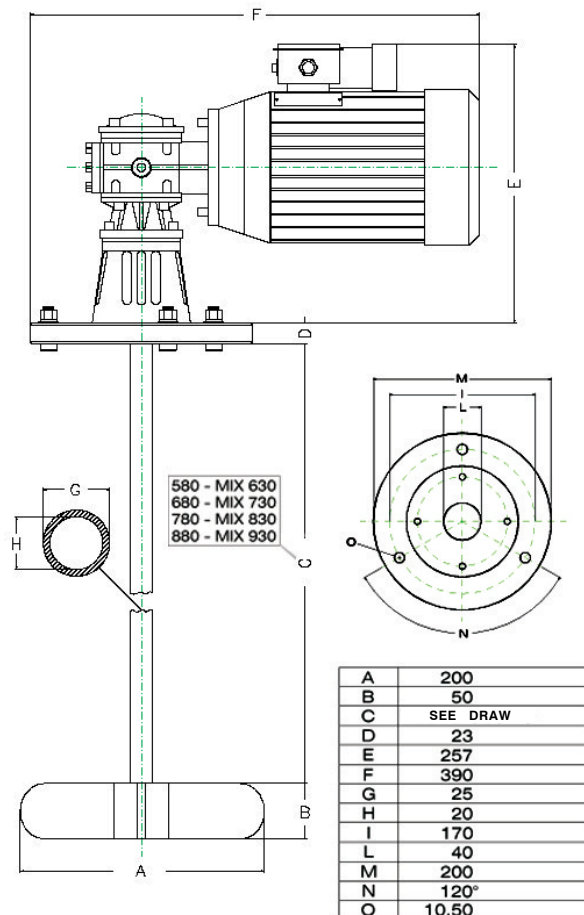

FEATURES

- The mixer is used with small size tank (100–500 Lt).
- The gear box (lubrification free) is coupled to the tank fixing flange.
- The main axis is made in stainless steel and covered in PVC.
- The seal against chemical vapour is a Fluorocarbon rotary seal inserted between the flange and the PVC cover of the shaft. This protects the gear box and the motor from chemical vapour.

EMEC supplies MIX with three different speeds: 65 RPM, 400 RPM and 1400 RPM.

The MIX shaft length can be customized to fit different size tanks.

SPECIFICATIONS

	Rated Power (KW)	Rotation speed (rpm)	Height ¹ (mm)	Propeller Diameter (mm) A	Weight (Kg)
MIX8 - MON	0,09	65-200	630-730-830-930	150	6
MIX8 - TRI	0,09	65-200	630-730-830-930	150	6
MIX4 - MON	0,18	65-200	630-730-830-930	200	8
MIX4 - TRI	0,18	65-200	630-730-830-930	200	8
MIX4 - MON	0,18	400	630-730-830-930	200	8
MIX4 - TRI	0,18	400	630-730-830-930	200	8
MIX2 - MON	0,37	400	630-730-830-930	200	9
MIX2 - TRI	0,37	400	630-730-830-930	200	9
MIXV8 - MON	0,09	1400	630-730-830-930	70	6
MIXV8 - TRI	0,09	1400	630-730-830-930	70	6
MIXV4 - MON	0,18	1400	630-730-830-930	70	8
MIXV4 - TRI	0,18	1400	630-730-830-930	70	8
MIXV2 - MON	0,37	1400	930-1100-1200	90	9
MIXV2 - TRI	0,37	1400	930-1100-1200	90	9

¹ HEIGHT: specify at the order.

MIXERS

Data Sheet

SPECIFICATIONS

MIXV2-MON
MIXV2-TRI

MIX2-MON
MIX2-TRI

ISO 9001 certified

Via Donatori di sangue, 1 - 02100 Vazia (RI) - Italy
Tel. +39 0746 2284 1 - Fax +39 0746 2284 2 - <http://www.emec.it>