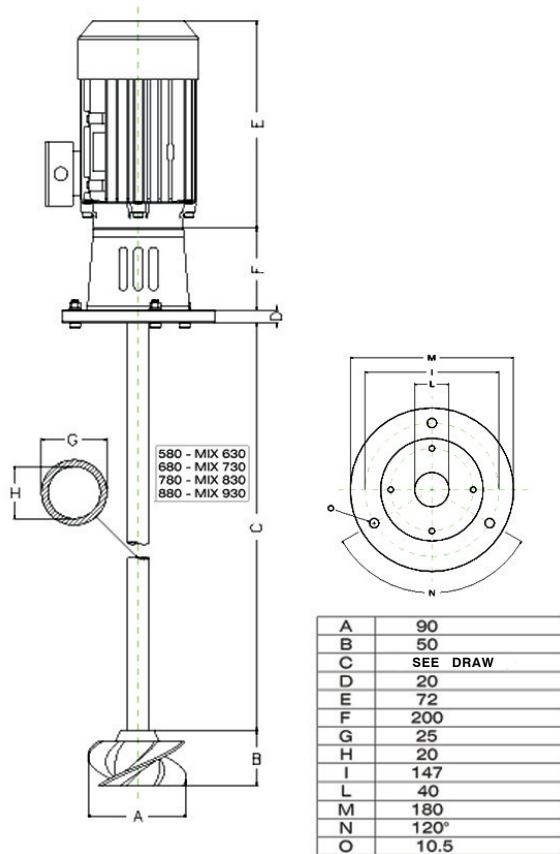

FEATURES

- The mixer is used with small size tank (100–500 Lt).
- The gear box (lubrification free) is coupled to the tank fixing flange.
- The main axis is made in stainless steel and covered in PVC.
- The seal against chemical vapour is a Fluorocarbon rotary seal inserted between the flange and the PVC cover of the shaft. This protects the gear box and the motor from chemical vapour.

EMEC supplies MIX with three different speeds: 65 RPM, 400 RPM and 1400 RPM.

The MIX shaft length can be customized to fit different size tanks.

SPECIFICATIONS

	Rated Power (KW)	Rotation speed (rpm)	Height ¹ (mm)	Propeller Diameter (mm) A	Weight (Kg)
MIX8 - MON	0,09	65-200	630-730-830-930	150	6
MIX8 - TRI	0,09	65-200	630-730-830-930	150	6
MIX4 - MON	0,18	65-200	630-730-830-930	200	8
MIX4 - TRI	0,18	65-200	630-730-830-930	200	8
MIX4 - MON	0,18	400	630-730-830-930	200	8
MIX4 - TRI	0,18	400	630-730-830-930	200	8
MIX2 - MON	0,37	400	630-730-830-930	200	9
MIX2 - TRI	0,37	400	630-730-830-930	200	9
MIXV8 - MON	0,09	1400	630-730-830-930	70	6
MIXV8 - TRI	0,09	1400	630-730-830-930	70	6
MIXV4 - MON	0,18	1400	630-730-830-930	70	8
MIXV4 - TRI	0,18	1400	630-730-830-930	70	8
MIXV2 - MON	0,37	1400	930-1100-1200	90	9
MIXV2 - TRI	0,37	1400	930-1100-1200	90	9

¹ HEIGHT: specify at the order.

MIXERS

Data Sheet

SPECIFICATIONS

MIXV2-MON
MIXV2-TRI

MIX2-MON
MIX2-TRI

ISO 9001 certified

Via Donatori di sangue, 1 - 02100 Vazia (RI) - Italy
Tel. +39 0746 2284 1 - Fax +39 0746 2284 2 - <http://www.emec.it>