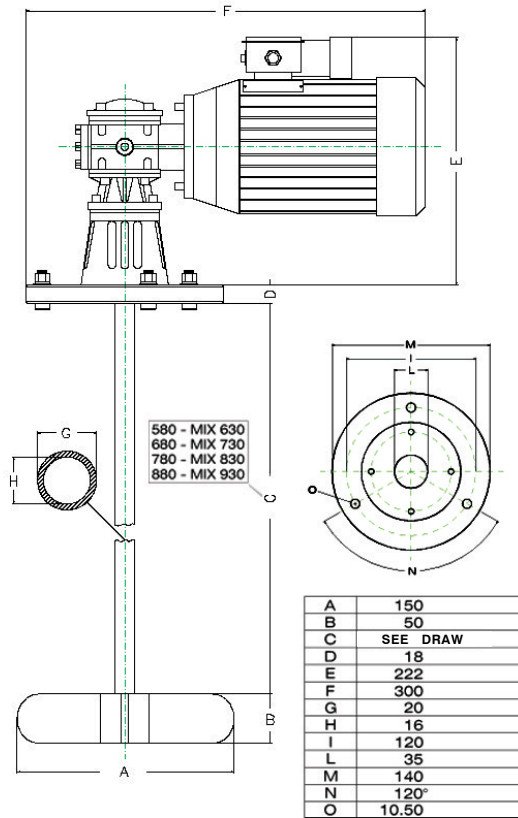

MIXERS

Data Sheet

SPECIFICATIONS

MIX8-MON
MIX8-TRI

MIX8-TRI
MIX8-MON