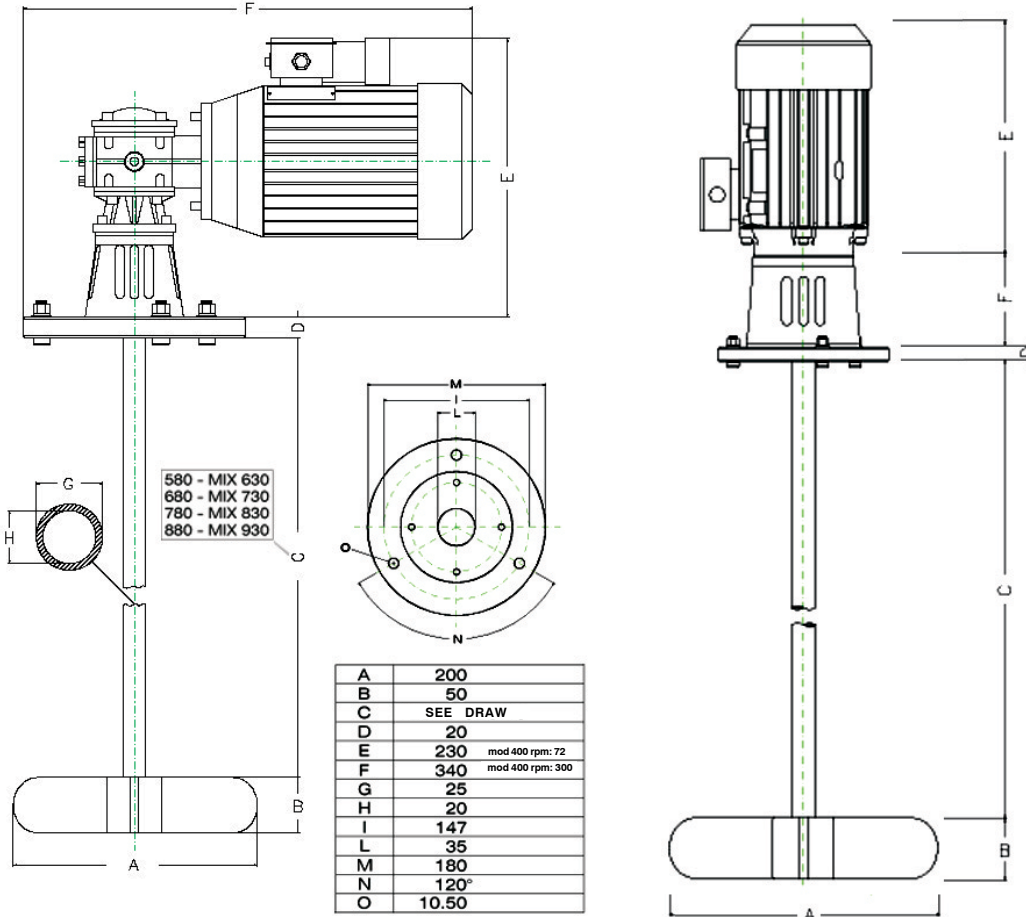

MIX4-TRI
MIX4-MON

400 tr/min