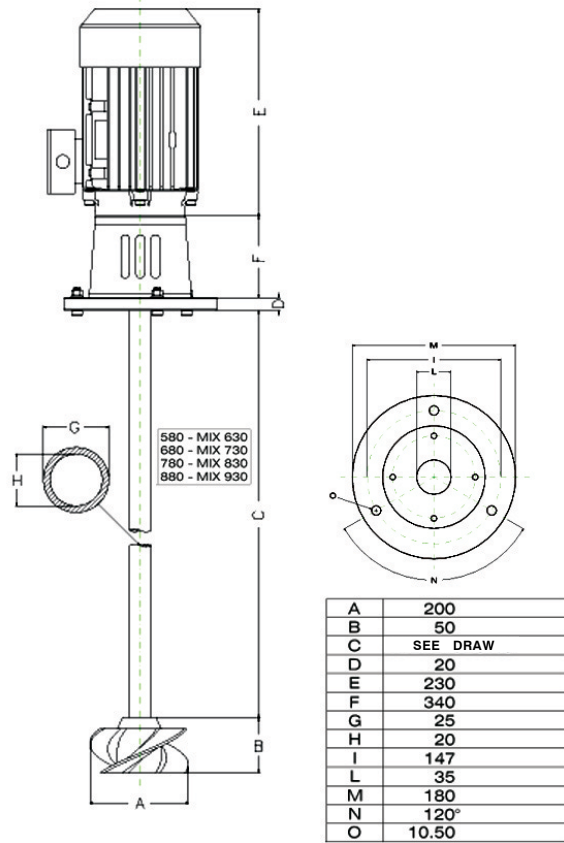

MIXERS

Data Sheet

SPECIFICATIONS

MIXV4-MON
MIXV4-TRI