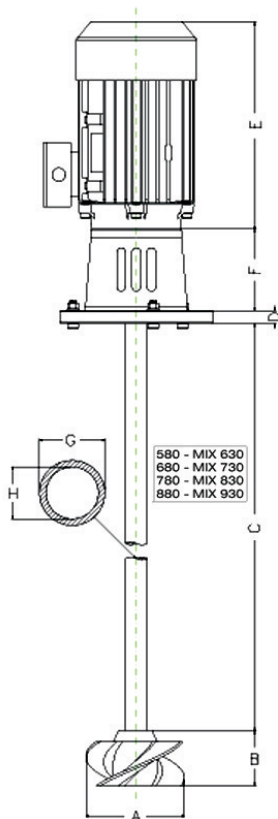

MIXERS

Data Sheet

SPECIFICATIONS

MIX8-MON
MIX8-TRI

MIX8-TRI
MIX8-MON